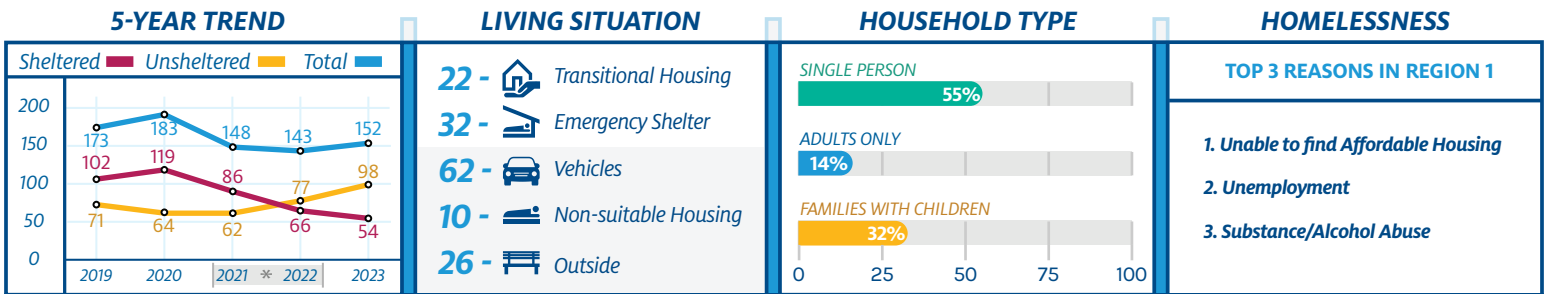

REGION 1

Benewah - Bonner - Boundary - Kootenai - Shoshone