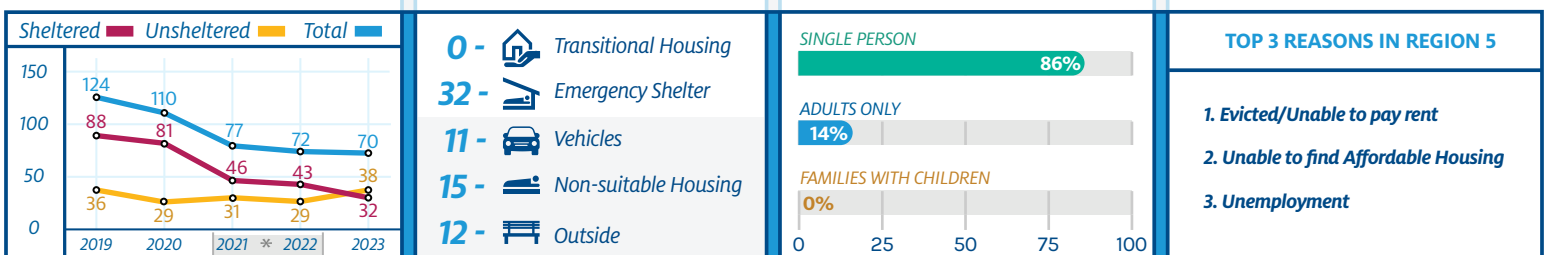

REGION 5

Bingham - Power - Oneida - Bannock - Caribou - Bear Lake - Franklin