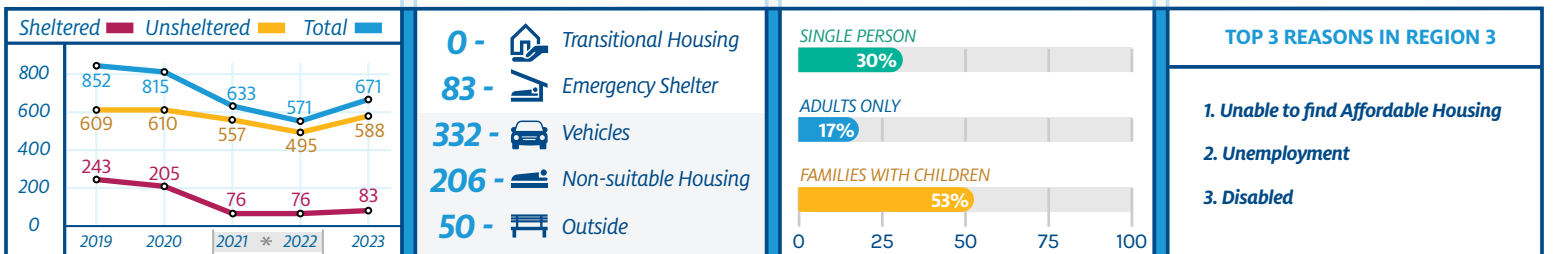

Additional PIT count information can be found at idahohousing.com/homelessness-services-programs/hmis/.

REGION 1

Benewah - Bonner - Boundary - Kootenai - Shoshone

REGION 2

Latah - Clearwater - Nez Perce - Lewis - Idaho