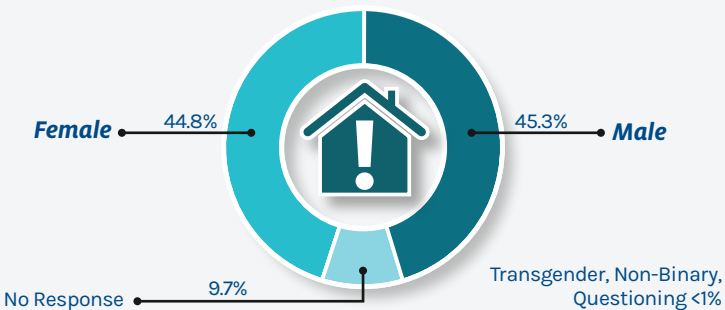

2023 PIT COUNT

BALANCE OF STATE

Total Homeless People Counted (all counties except Ada)

1,611

The Point-in-Time (PIT) count takes a snapshot of the number of those experiencing homelessness in sheltered and unsheltered environments. This annual count occurs on one night in January and can fluctuate from year to year based on several factors, including count locations, weather, and the number of volunteers surveying. Data gathered from the PIT count is best used to identify trends over time.

Characteristics of Homelessness

Age

Subpopulations (Adults Only)

Gender

5-Year Trend

* Due to the Covid-19 pandemic there are parts of the state where the count was not performed or was limited in scope.

Top 3 Reasons for Homelessness