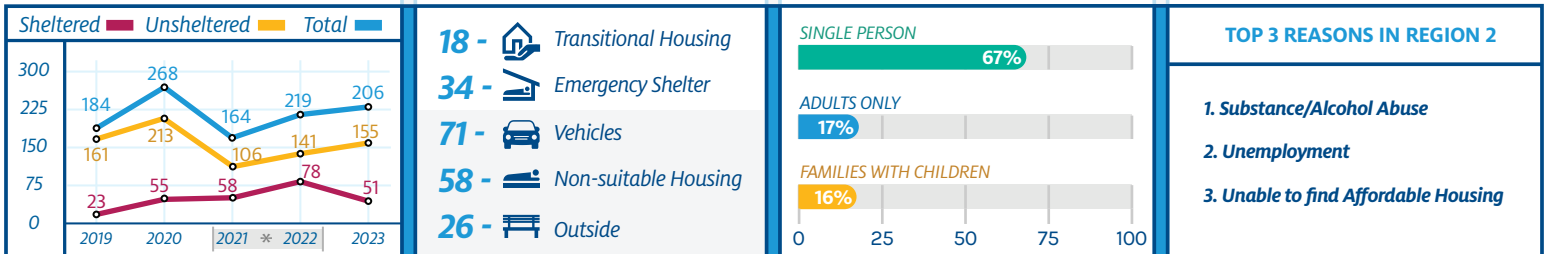

REGION 2

Latah - Clearwater - Nez Perce - Lewis - Idaho