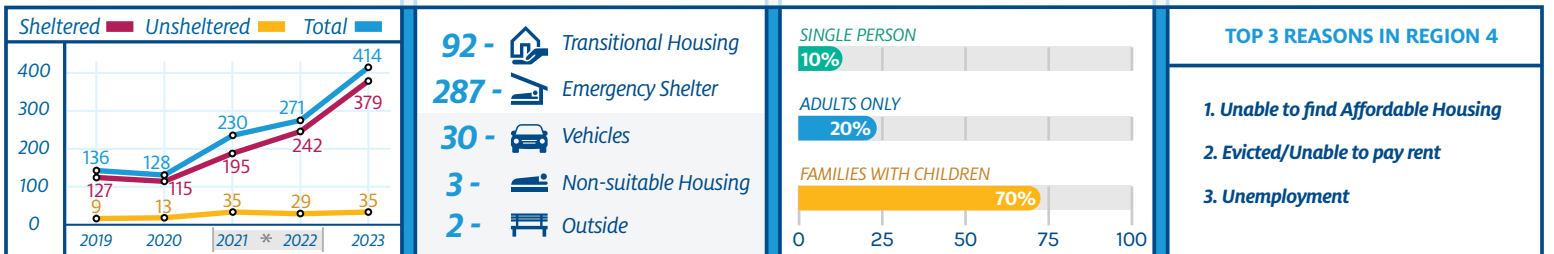

REGION 4

Camas - Blaine - Gooding - Lincoln - Jerome - Twin Falls - Cassia - Minidoka