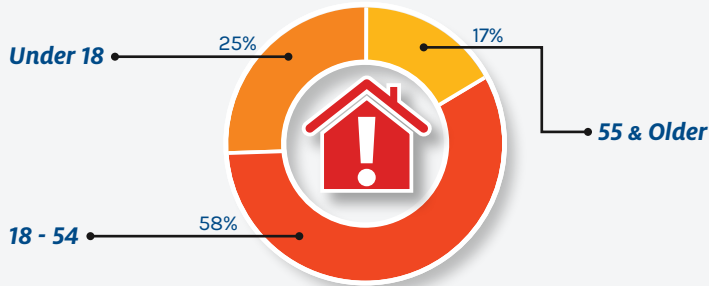

2023 PIT COUNT

BALANCE OF STATE

Total Homeless People Counted (all counties except Ada)

1,611

The Point-in-Time (PIT) count takes a snapshot of the number of those experiencing homelessness in sheltered and unsheltered environments. This annual count occurs on one night in January and can fluctuate from year to year based on several factors, including count locations, weather, and the number of volunteers surveying. Data gathered from the PIT count is best used to identify trends over time.

Characteristics of Homelessness

Age

Subpopulations (Adults Only)

Gender

5-Year Trend

* Due to the Covid-19 pandemic there are parts of the state where the count was not performed or was limited in scope.

Top 3 Reasons for Homelessness