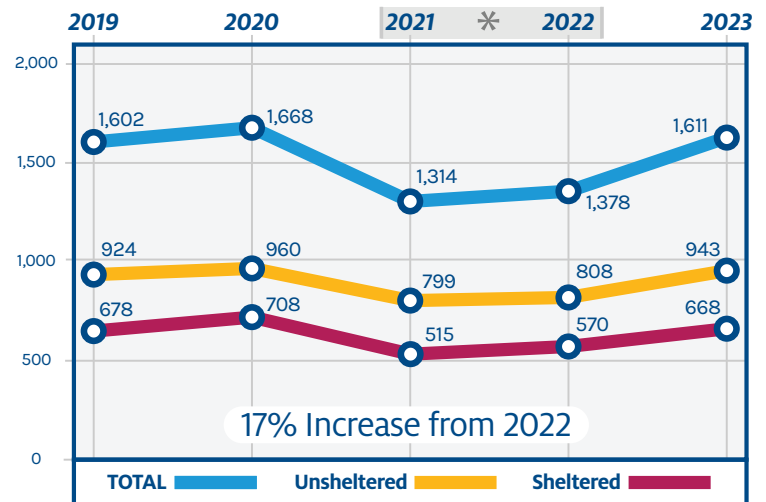

2023 PIT COUNT

BALANCE OF STATE

Total Homeless People Counted (all counties except Ada)

1,611

The Point-in-Time (PIT) count takes a snapshot of the number of those experiencing homelessness in sheltered and unsheltered environments. This annual count occurs on one night in January and can fluctuate from year to year based on several factors, including count locations, weather, and the number of volunteers surveying. Data gathered from the PIT count is best used to identify trends over time.

Characteristics of Homelessness

Age

Subpopulations (Adults Only)

Gender

5-Year Trend

* Due to the Covid-19 pandemic there are parts of the state where the count was not performed or was limited in scope.

Top 3 Reasons for Homelessness

1. Unable to find Affordable Housing
2. Unemployment
3. Evicted, unable to pay rent

Episodes of Homelessness*

First - Time	29%
2 - 3 Times	23%
4+ Times	25%
No Response	23%

* Unsheltered individuals only

Idaho's 20th annual Point-in-Time (PIT) count was conducted the night of January 25, 2023. The PIT counts for regions 1-6 (all counties except Ada) were conducted by Balance of State Continuum of Care (CoC) and coordinated by Idaho Housing and Finance Association (IHFA). The PIT count for region 7 was conducted and coordinated by Boise City Ada County CoC. HUD's definition of homelessness for the PIT count does not include persons who may be staying with friends or relatives, in a hotel/motel, in a treatment facility, in jail or permanent housing projects for formerly homeless persons.