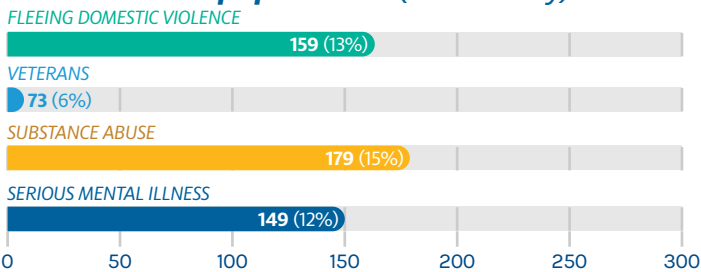

2023 PIT COUNT

BALANCE OF STATE

Total Homeless People Counted (all counties except Ada)

1,611

The Point-in-Time (PIT) count takes a snapshot of the number of those experiencing homelessness in sheltered and unsheltered environments. This annual count occurs on one night in January and can fluctuate from year to year based on several factors, including count locations, weather, and the number of volunteers surveying. Data gathered from the PIT count is best used to identify trends over time.

Characteristics of Homelessness

Age

Subpopulations (Adults Only)

Gender

5-Year Trend

* Due to the Covid-19 pandemic there are parts of the state where the count was not performed or was limited in scope.

Top 3 Reasons for Homelessness